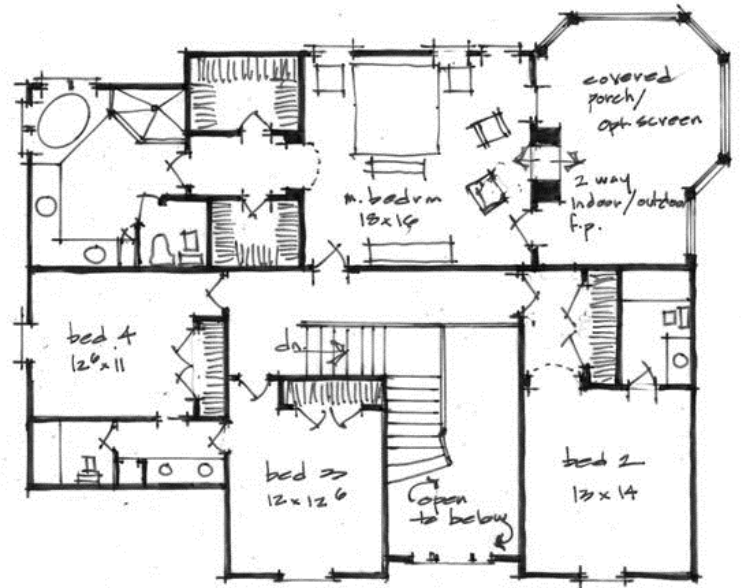

  
**Turnberry**
  
 PARK

*The Somerset*

*First Floor*

*Second Floor*  
 3,275 Total Sq. Ft.

  
**KHEDER**
  
*Homes*
  
*Preferred Builder*

Tel/Fax: 248-446-2100  
 www.khederhomes.com