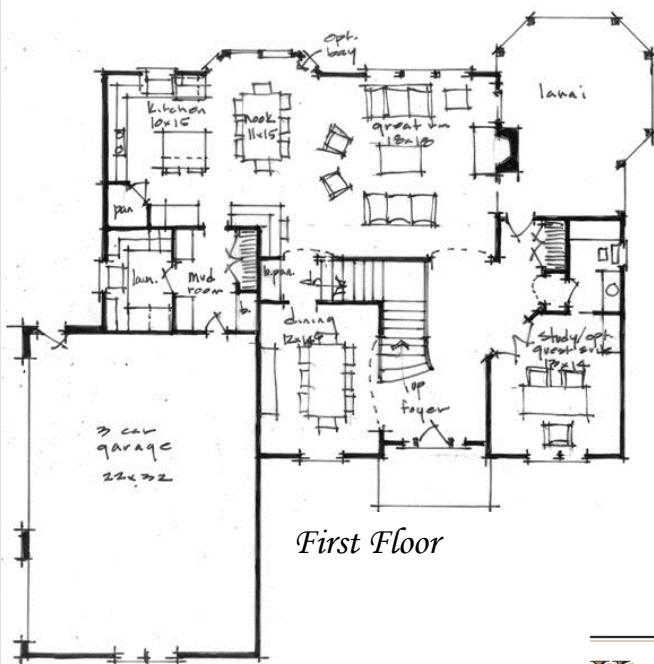

  
**Turnberry**
  
 PARK

*The Somerset*

*First Floor*

*Second Floor*  
 3,275 Total Sq. Ft.

  
**KHEDER**
  
*Homes*
  
*Preferred Builder*

Tel/Fax: 248-446-2100  
 www.khederhomes.com