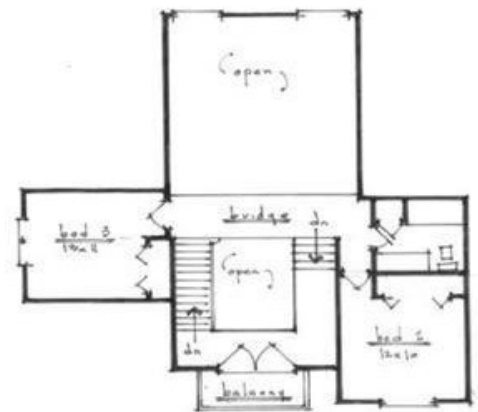

Turnberry
PARK

The Oxford—2,850 Sq. Ft.—4th Bedroom Opt.

K
KHEDER
Homes
Preferred Builder

Tel/Fax: 248-446-2100
www.khederhomes.com